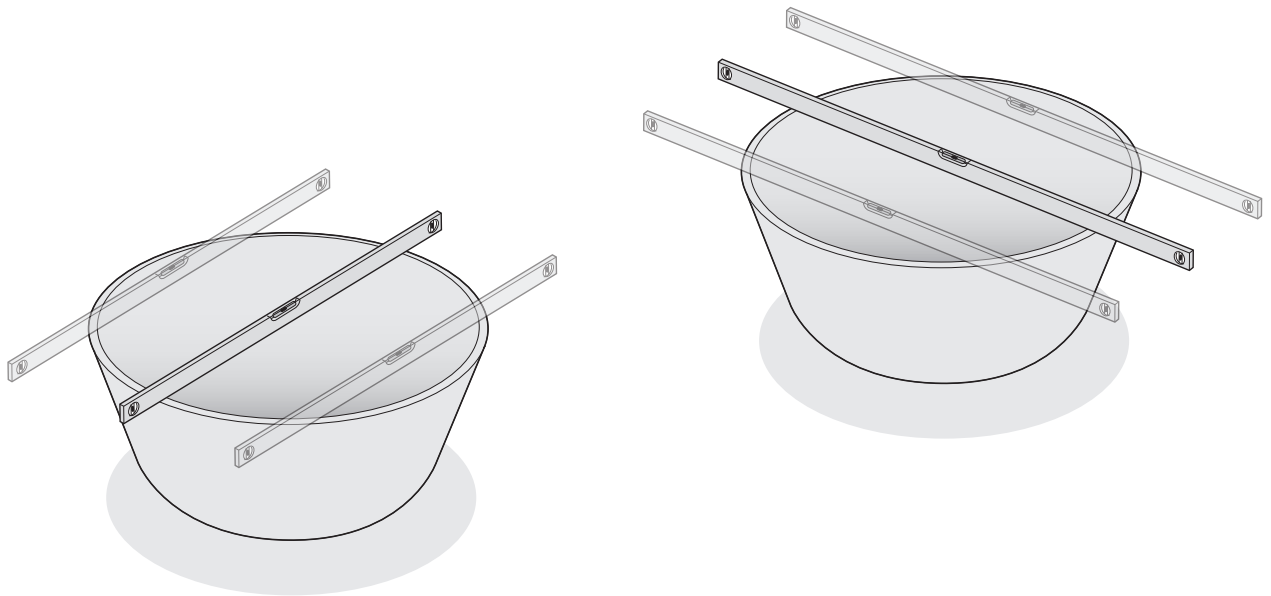

SOUL

1

2

3

4

5

6

SILICONE

SILICONE

A vertical rectangular box containing three distinct icons. The top icon is a black and white sneaker with a large black 'X' over it, indicating that shoes should not be worn. The middle icon is a shower head with blue water spray and a large black 'X' over it, indicating that the tub should not be used for showering. The bottom icon is a clock face with the text "24 h." above it and a circular arrow, indicating a 24-hour curing time.