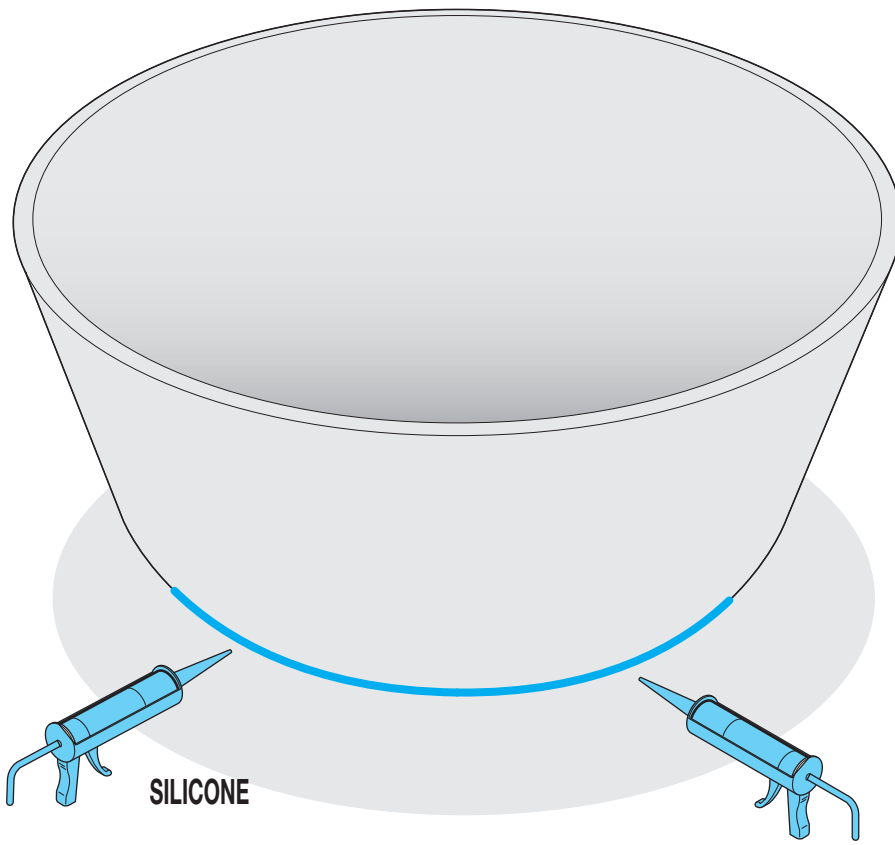

SOUL

1

2

3

4

5

6

SILICONE

SILICONE

A vertical rectangular box containing three distinct icons. The top icon is a black and white sneaker with a large black 'X' over it, indicating that shoes should not be worn. The middle icon is a shower head with blue water spray and a large black 'X' over it, indicating that the tub should not be used for showering. The bottom icon is a clock face with the text "24 h." above it and a circular arrow, indicating a 24-hour curing time.