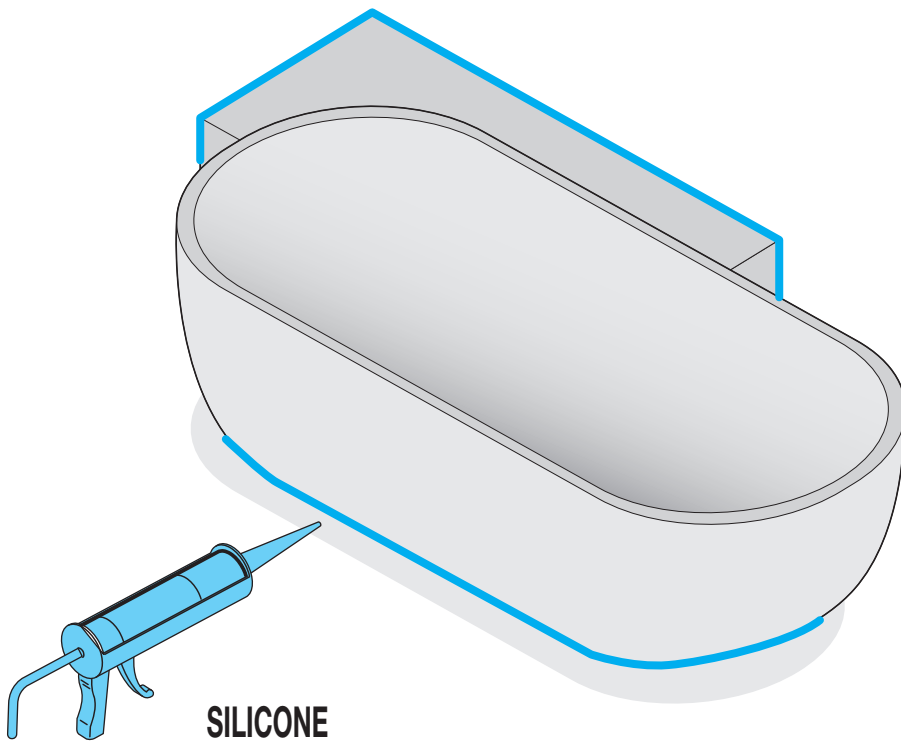

# ELLISSEMAD-XL

1

2

3

4

**OK**

5

6

A vertical rectangular box containing three distinct icons. The top icon is a black shoe with a white sole and laces, crossed out with a large black 'X'. The middle icon is a shower head with water spraying out, also crossed out with a large black 'X'. The bottom icon is a clock face with a circular arrow around it, and the text "24 h." positioned above the clock.