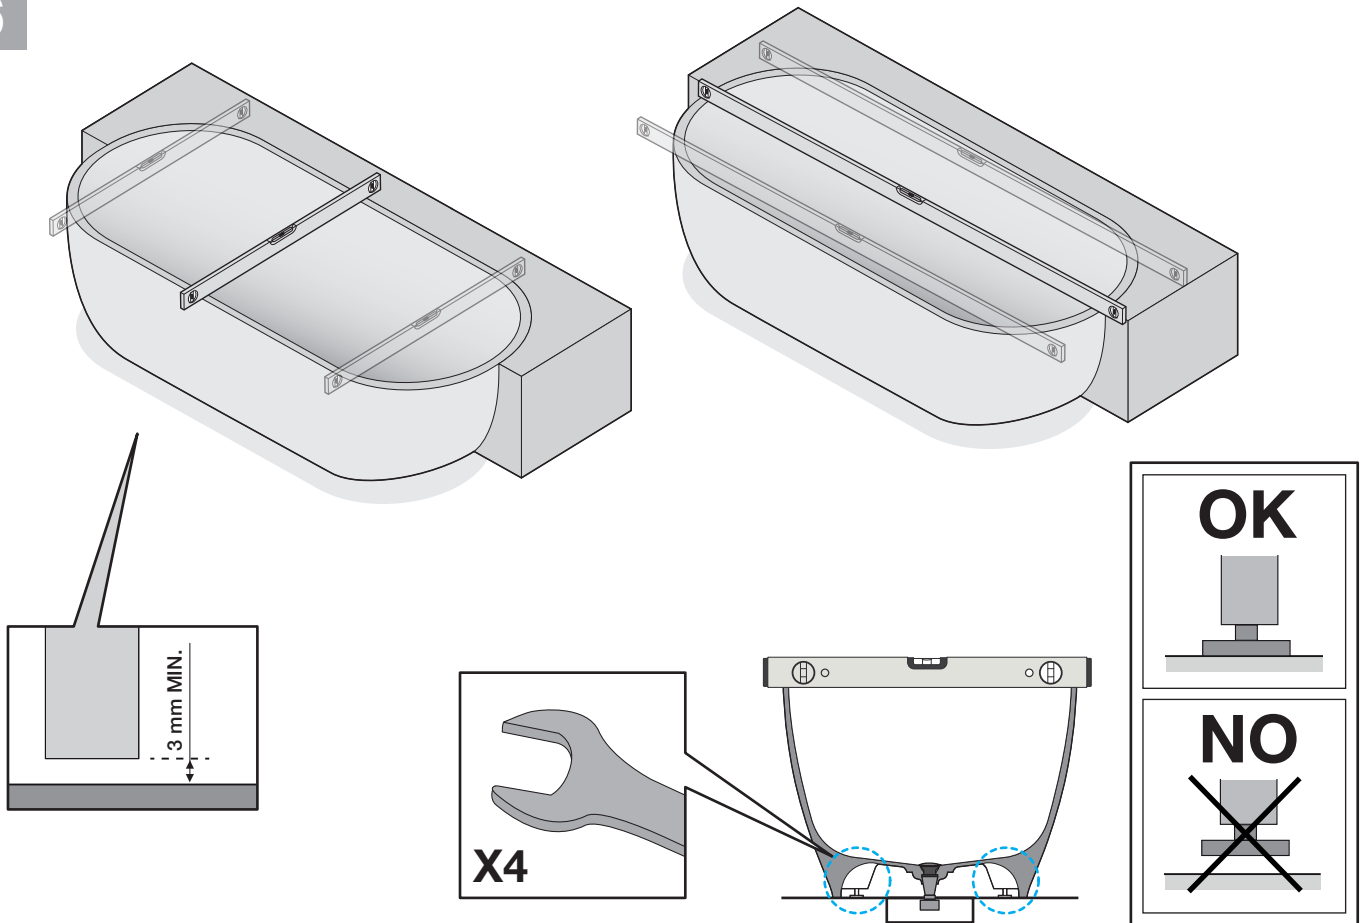

SILICONE

A vertical rectangular box containing three distinct icons. The top icon is a black shoe with a white sole and laces, crossed out with a large black 'X'. The middle icon is a shower head with blue water spray, also crossed out with a large black 'X'. The bottom icon is a clock face with a curved arrow indicating a 24-hour cycle, with the text '24 h.' positioned above it.