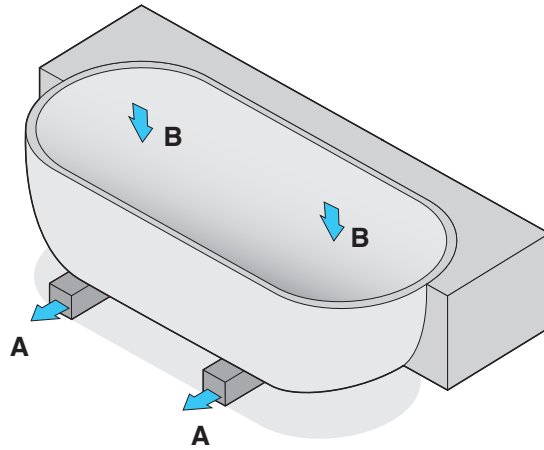

# ELLISSEMN-XL

1

2

3

4

**OK**

5

6

SILICONE

A vertical rectangular box containing three distinct icons. The top icon is a black shoe with a white sole and laces, crossed out with a large black 'X'. The middle icon is a shower head with blue water spray, also crossed out with a large black 'X'. The bottom icon is a clock face with a curved arrow indicating a 24-hour cycle, with the text '24 h.' positioned above it.