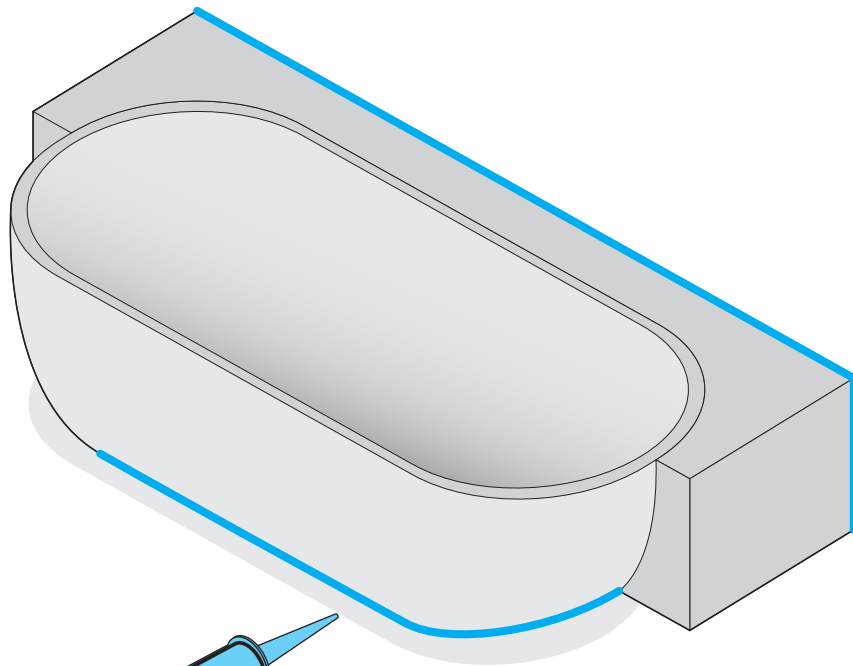

SILICONE

A vertical rectangular box containing three distinct icons. The top icon is a black shoe with a white sole and laces, crossed out with a large black 'X'. The middle icon is a shower head with blue water spray, also crossed out with a large black 'X'. The bottom icon is a clock face with a curved arrow indicating a 24-hour cycle, with the text '24 h.' positioned above it.