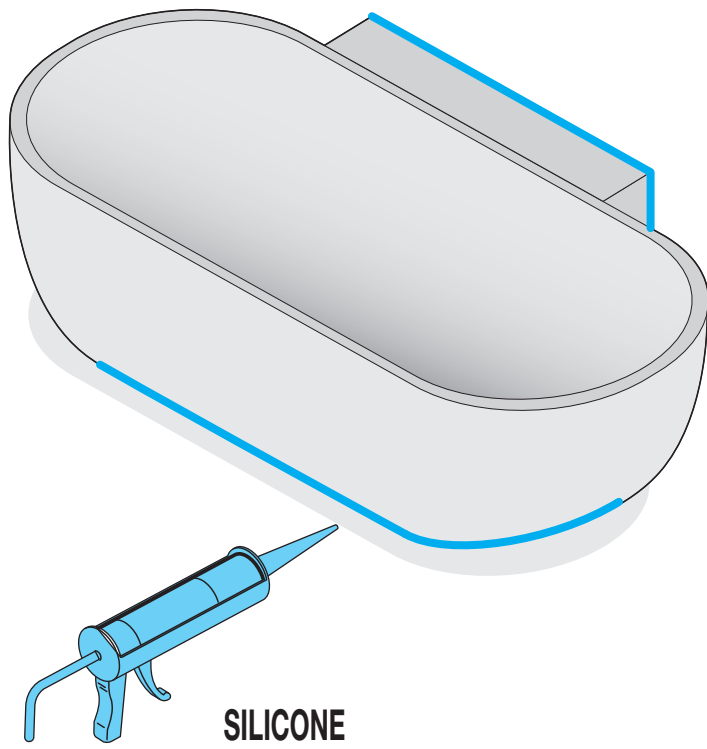

A vertical rectangular box containing three icons. The top icon is a black shoe with a white sole and laces, crossed out with a large black 'X'. The middle icon is a shower head with blue water spray, also crossed out with a large black 'X'. The bottom icon is a clock face with the text "24 h." above it and a circular arrow indicating a 24-hour curing period.