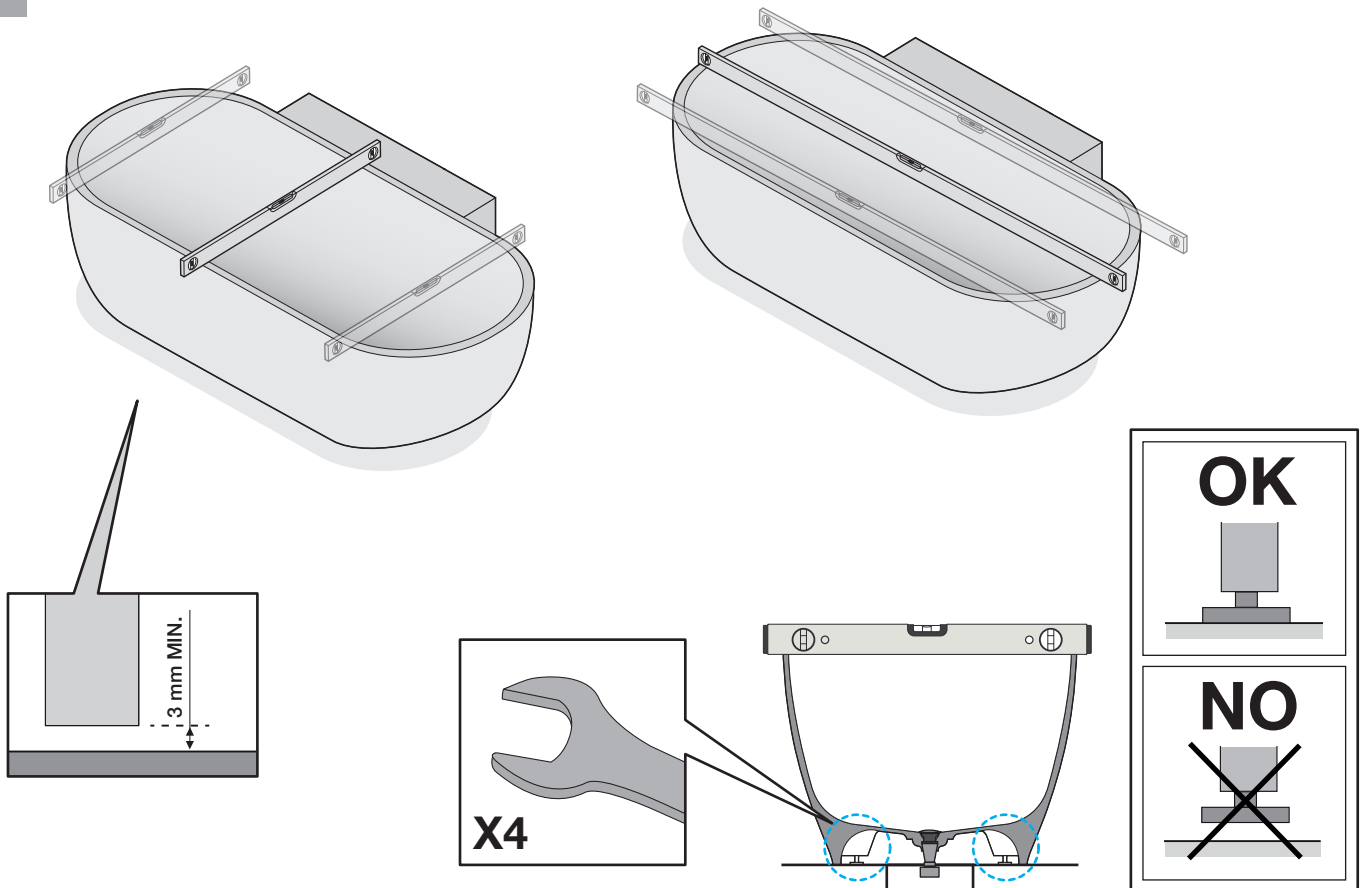

A vertical rectangular box containing three icons. The top icon is a black shoe with a white sole and laces, crossed out with a large black 'X'. The middle icon is a shower head with blue water spray, also crossed out with a large black 'X'. The bottom icon is a clock face with the text "24 h." above it and a circular arrow indicating a 24-hour curing period.