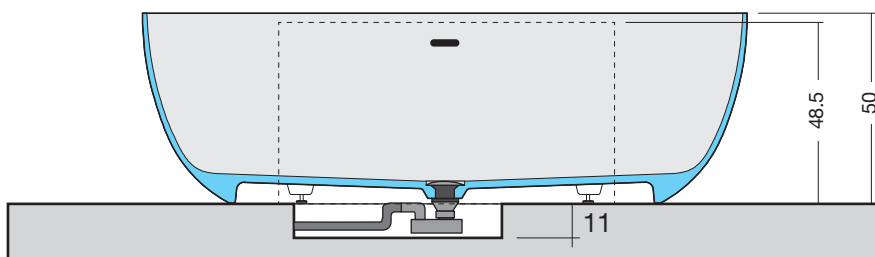

ELLISSEMC-M