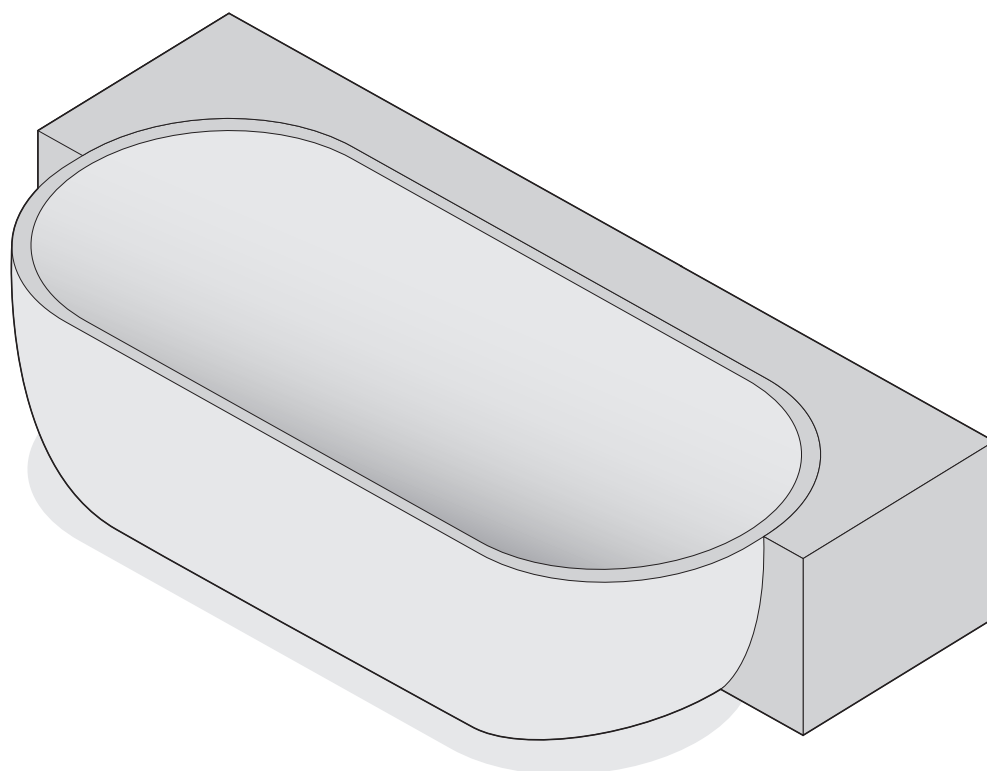

art. **ELLISSEMN-S**
art. **ELLISSEMN-M**
art. **ELLISSEMN-L**
art. **ELLISSEMN-XL**

DISENIA®
ARCHITECTURAL SHOWERS

ELLISSE

Garanzia valida solo se si rispettano le istruzioni di montaggio.

The warranty/liability only applies when installation is effected as per the instructions.

Responsabilité/garantie à condition d'observer les instructions de montage.

Garantie/Haftung nur bei Montage gemäß Anleitung.

La garantía solamente será válida si se siguen las instrucciones de instalación.

Garantie/aansprakelijkheid uitsluitend van kracht indien volgens de instructies is geïnstalleerd.

Záruka a ručení za vady jsou poskytovány za podmínky, že montáž je provedena v souladu s tímto návodem.

Garantija taikoma tik tuo atveju, kai montavimas yra atliktas tiksliai pagal instrukciją.

Gwarancja obejmuje wyrób jedynie wówczas gdy montaż zostął przeprowadzony zgodnie z instrukcją.

Szavatosság/jóállás csak az útmutató szerinti szerelés esetén.

Мы предоставляем гарантию и несем ответственность, только если монтаж произведен в соответствии с инструкцией по монтажу.

Гаранцията/отговорността е валидна само когато монтажът е изпълнен както е указано в инструкцията.