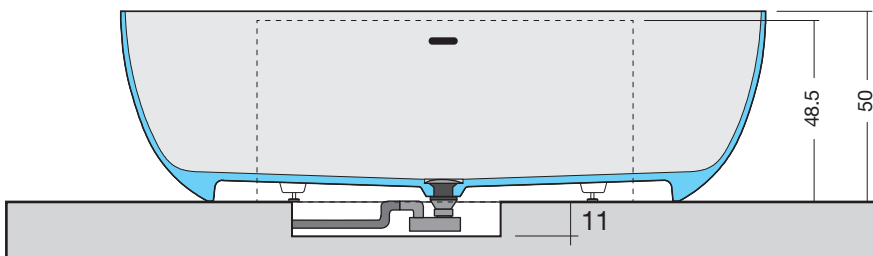

ELLISSEMC-XL