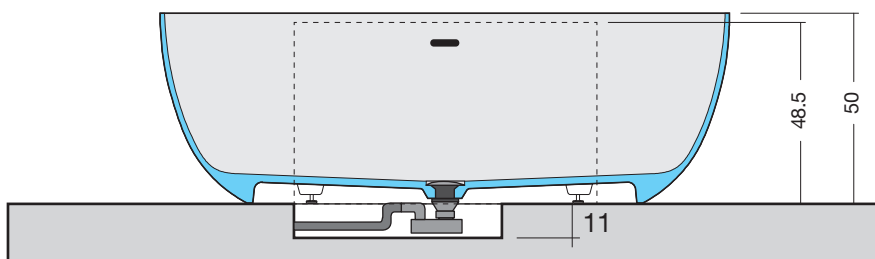

ELLISSEMC-S