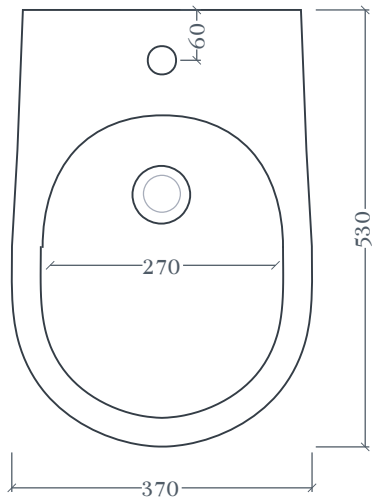

FILE 2.0 | FLB002

Bidet a terra 36*52 H42
Back to wall Bidet 36*52 H42

Peso: KG 21
Weight: KG 21

N.B. Indicated size could have a variation of about 0,6% due to usure of the moulds or the variations of the materials' technical characteristics used in the mixture.

N.B. Indicated size could have a variation of about 0,6% due to usure of the moulds or the variations of the materials' technical characteristics used in the mixture.