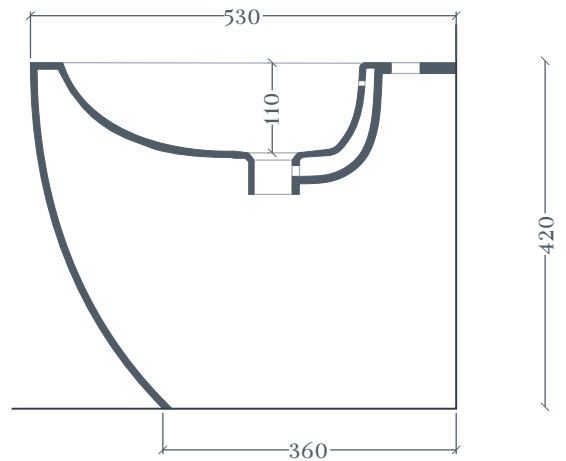

FILE 2.0 | FLB002

Bidet a terra 36*52 H42
Back to wall Bidet 36*52 H42

Peso: KG 21
Weight: KG 21

N.B. Indicated size could have a variation of about 0,6% due to usure of the moulds or the variations of the materials' technical characteristics used in the mixture.

N.B. Indicated size could have a variation of about 0,6% due to usure of the moulds or the variations of the materials' technical characteristics used in the mixture.