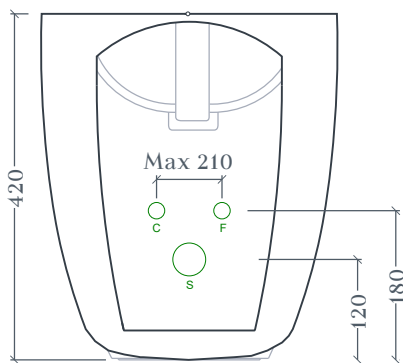

FILE 2.0 | FLB002

Bidet a terra 36*52 H42
Back to wall Bidet 36*52 H42

Peso: KG 21
Weight: KG 21

N.B. Indicated size could have a variation of about 0,6% due to usure of the moulds or the variations of the materials' technical characteristics used in the mixture.

N.B. Indicated size could have a variation of about 0,6% due to usure of the moulds or the variations of the materials' technical characteristics used in the mixture.