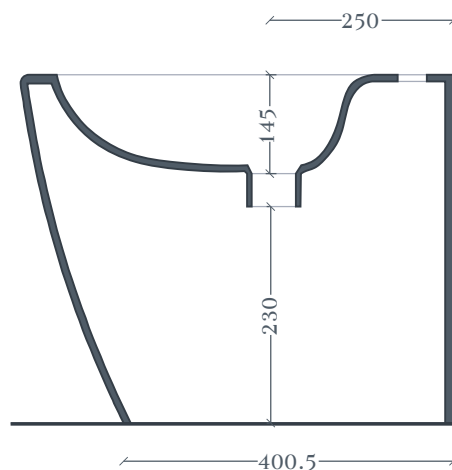

A16 | ASB002

Bidet a terra 36*52 H42
Back to Wall Bidet 36*52 H42

Peso: KG 26
Weight: KG 26

N.B. Indicated size could have a variation of about 0,6% due to use of the moulds or the variations of the materials' technical characteristics used in the mixture.

N.B. Indicated size could have a variation of about 0,6% due to use of the moulds or the variations of the materials' technical characteristics used in the mixture.