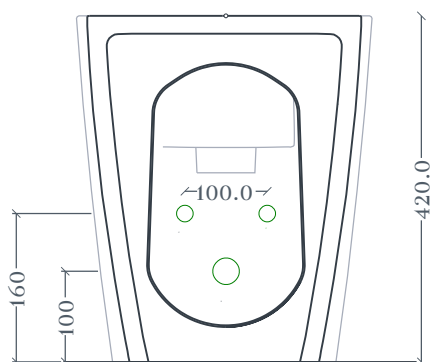

A16 | ASB002

Bidet a terra 36*52 H42
Back to Wall Bidet 36*52 H42

Peso: KG 26
Weight: KG 26

N.B. Indicated size could have a variation of about 0,6% due to use of the moulds or the variations of the materials' technical characteristics used in the mixture.

N.B. Indicated size could have a variation of about 0,6% due to use of the moulds or the variations of the materials' technical characteristics used in the mixture.