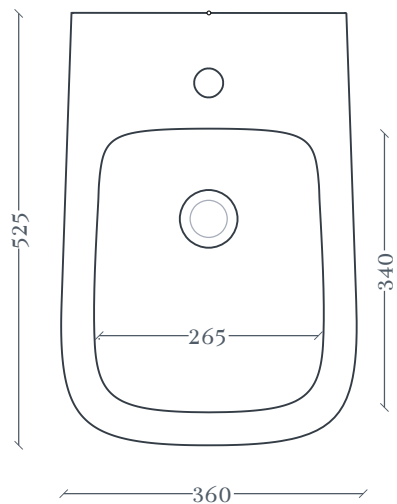

A16 | ASB002

Bidet a terra 36*52 H42
Back to Wall Bidet 36*52 H42

Peso: KG 26
Weight: KG 26

N.B. Indicated size could have a variation of about 0,6% due to use of the moulds or the variations of the materials' technical characteristics used in the mixture.

N.B. Indicated size could have a variation of about 0,6% due to use of the moulds or the variations of the materials' technical characteristics used in the mixture.