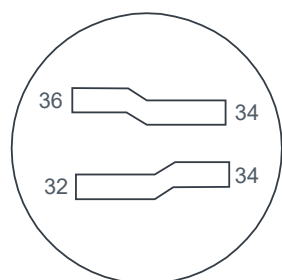

FILE 2.0 | FLV005

Sanitario terra 37*52 H42
Back to wall Rimless wc 37*52 H42

Peso: KG 26
Weight: KG 26

ART ACA035
CANNOTTO TRASLATO
PER MODIFICA
INGRESSO ACQUA +/- 2 CM

ART ACA033
CURVA 90° REGOLABILE
DA 7 A 14 CM

ART ACA034
CURVA TECNICA TRASLATA
REGOLABILE DA 15.5 A 21 CM

ART ACA005
CURVA TECNICA
SCARICO FISSO 15 CM

N.B. Indicated size could have a variation of about 0,6% due to usure of the moulds or the variations of the materials' technical characteristics used in the mixture.

N.B. Indicated size could have a variation of about 0,6% due to usure of the moulds or the variations of the materials' technical characteristics used in the mixture.