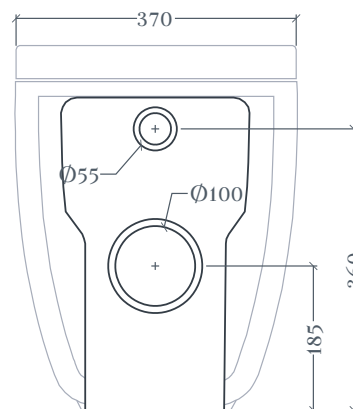

FILE 2.0 | FLV005

Sanitario terra 37*52 H42
Back to wall Rimless wc 37*52 H42

Peso: KG 26
Weight: KG 26

ART ACA035
CANNOTTO TRASLATO
PER MODIFICA
INGRESSO ACQUA +/- 2 CM

ART ACA033
CURVA 90° REGOLABILE
DA 7 A 14 CM

ART ACA034
CURVA TECNICA TRASLATA
REGOLABILE DA 15.5 A 21 CM

ART ACA005
CURVA TECNICA
SCARICO FISSO 15 CM

N.B. Indicated size could have a variation of about 0,6% due to usure of the moulds or the variations of the materials' technical characteristics used in the mixture.

N.B. Indicated size could have a variation of about 0,6% due to usure of the moulds or the variations of the materials' technical characteristics used in the mixture.