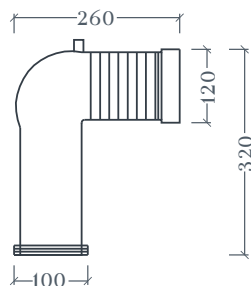

FILE 2.0 | FLV005

Sanitario terra 37*52 H42
Back to wall Rimless wc 37*52 H42

Peso: KG 26
Weight: KG 26

ART ACA035
CANNOTTO TRASLATO
PER MODIFICA
INGRESSO ACQUA +/- 2 CM

ART ACA033
CURVA 90° REGOLABILE
DA 7 A 14 CM

ART ACA034
CURVA TECNICA TRASLATA
REGOLABILE DA 15.5 A 21 CM

ART ACA005
CURVA TECNICA
SCARICO FISSO 15 CM

N.B. Indicated size could have a variation of about 0,6% due to usure of the moulds or the variations of the materials' technical characteristics used in the mixture.

N.B. Indicated size could have a variation of about 0,6% due to usure of the moulds or the variations of the materials' technical characteristics used in the mixture.