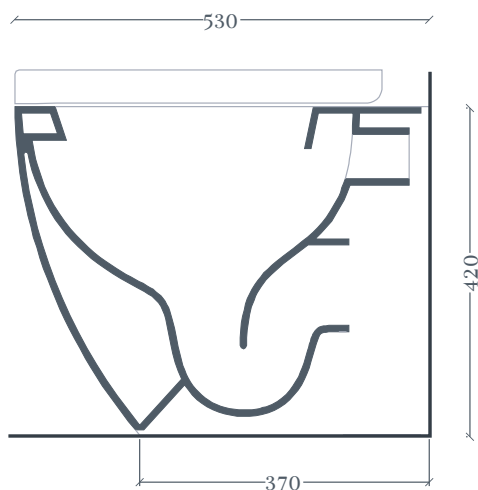

FILE 2.0 | FLV005

Sanitario terra 37*52 H42
Back to wall Rimless wc 37*52 H42

Peso: KG 26
Weight: KG 26

ART ACA035
CANNOTTO TRASLATO
PER MODIFICA
INGRESSO ACQUA +/- 2 CM

ART ACA033
CURVA 90° REGOLABILE
DA 7 A 14 CM

ART ACA034
CURVA TECNICA TRASLATA
REGOLABILE DA 15.5 A 21 CM

ART ACA005
CURVA TECNICA
SCARICO FISSO 15 CM

N.B. Indicated size could have a variation of about 0,6% due to usure of the moulds or the variations of the materials' technical characteristics used in the mixture.

N.B. Indicated size could have a variation of about 0,6% due to usure of the moulds or the variations of the materials' technical characteristics used in the mixture.