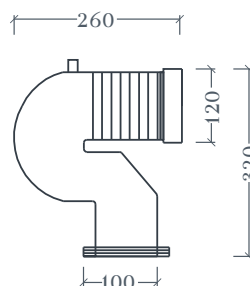

FILE 2.0 | FLV005

Sanitario terra 37*52 H42
Back to wall Rimless wc 37*52 H42

Peso: KG 26
Weight: KG 26

ART ACA035
CANNOTTO TRASLATO
PER MODIFICA
INGRESSO ACQUA +/- 2 CM

ART ACA033
CURVA 90° REGOLABILE
DA 7 A 14 CM

ART ACA034
CURVA TECNICA TRASLATA
REGOLABILE DA 15.5 A 21 CM

ART ACA005
CURVA TECNICA
SCARICO FISSO 15 CM

N.B. Indicated size could have a variation of about 0,6% due to usure of the moulds or the variations of the materials' technical characteristics used in the mixture.

N.B. Indicated size could have a variation of about 0,6% due to usure of the moulds or the variations of the materials' technical characteristics used in the mixture.