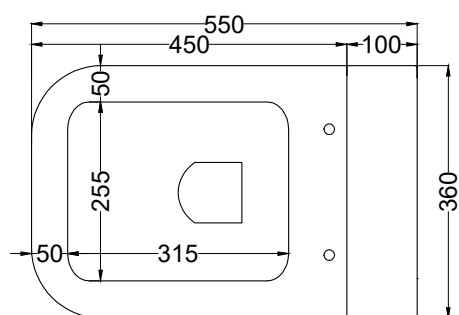

Shui - art. SHVA

wc back-to-wall
back-to-wall toilet

cielo

handmade in Italy

PESO NETTO/NET WEIGHT: 26,50 Kg

PCS PALLET: 15
PCS PALLET CONTAINER: 20

ACCESSORI/ACCESSORIES:

CPVSHT - coprivaso in termoindurente/
thermosetting seat-cover

CPVSHTF - coprivaso in termoindurente
frizionato/Thermosetting soft close seat-cover

CSB - curva tecnica per scarico a pavimento/
technical curve for "floor trap"

RPB - raccordo dritto a parete/straight pan
connector for wall trap

FINITURE

FINISHES

- Bianco/white - glossy
- Nero/black - glossy

Le Terre di Cielo

- Talco
- Pomice
- Brina
- Basalto
- Arenaria
- Avena
- Cemento

NOTE/NOTES

Il wc rispetta le normative per il risparmio idrico.

The toilet complies with the water saving regulations.

DoP No. 997.01

Febbraio 2021

TOP

ATTENZIONE/ATTENTION:

Superfici, pesi e misure riportate possono presentare leggere differenze rispetto ai pezzi reali, in considerazione e accordo delle caratteristiche di tolleranza intrinseche del materiale ceramico e del suo processo produttivo. L'azienda si riserva di cambiare schede tecniche e caratteristiche di funzionamento degli articoli in ogni momento e senza necessità di preavviso.

ATTENZIONE/ATTENTION: