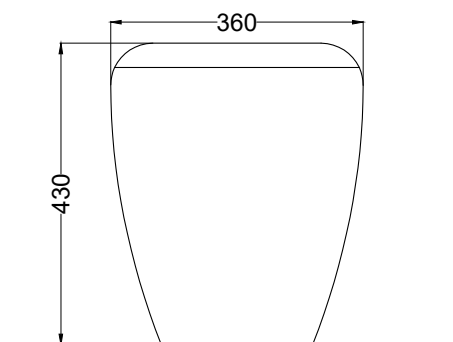

Shui - art. SHVA

wc back-to-wall
back-to-wall toilet

cielo

handmade in Italy

PESO NETTO/NET WEIGHT: 26,50 Kg

PCS PALLET: 15
PCS PALLET CONTAINER: 20

ACCESSORI/ACCESSORIES:

CPVSHT - coprivaso in termoindurente/
thermosetting seat-cover

CPVSHTF - coprivaso in termoindurente
frizionato/Thermosetting soft close seat-cover

CSB - curva tecnica per scarico a pavimento/
technical curve for "floor trap"

RPB - raccordo dritto a parete/straight pan
connector for wall trap

FINITURE

FINISHES

- Bianco/white - glossy
- Nero/black - glossy

Le Terre di Cielo

- Talco
- Pomice
- Brina
- Basalto
- Arenaria
- Avena
- Cemento

NOTE/NOTES

Il wc rispetta le normative per il risparmio idrico.

The toilet complies with the water saving regulations.

DoP No. 997.01

Febbraio 2021

FRONT

ATTENZIONE/ATTENTION:

Superfici, pesi e misure riportate possono presentare leggere differenze rispetto ai pezzi reali, in considerazione e accordo delle caratteristiche di tolleranza intrinseche del materiale ceramico e del suo processo produttivo. L'azienda si riserva di cambiare schede tecniche e caratteristiche di funzionamento degli articoli in ogni momento e senza necessità di preavviso.

ATTENZIONE/ATTENTION: