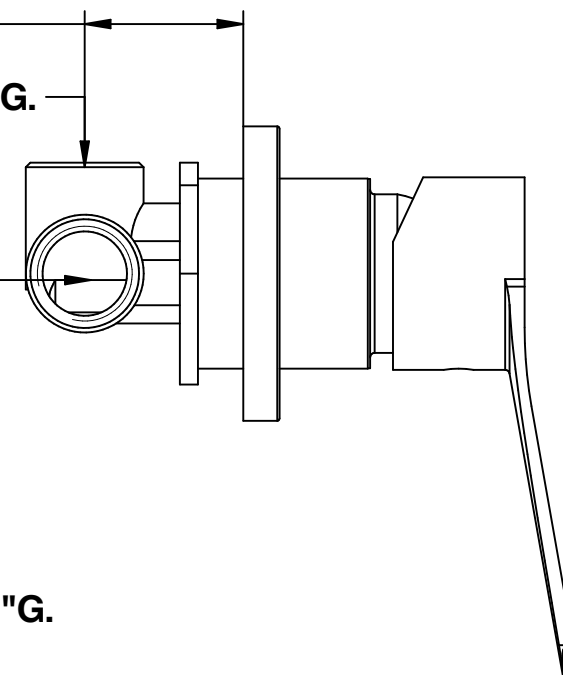

MIN 40 - MAX 67

EXIT - 1/2"G.

IN - 1/2"G.

EXIT - 1/2"G.

IN - 1/2"G.

IN - 1/2"G.

Cod. 80524/RPPR
Gio²

Miscelatore doccia incasso