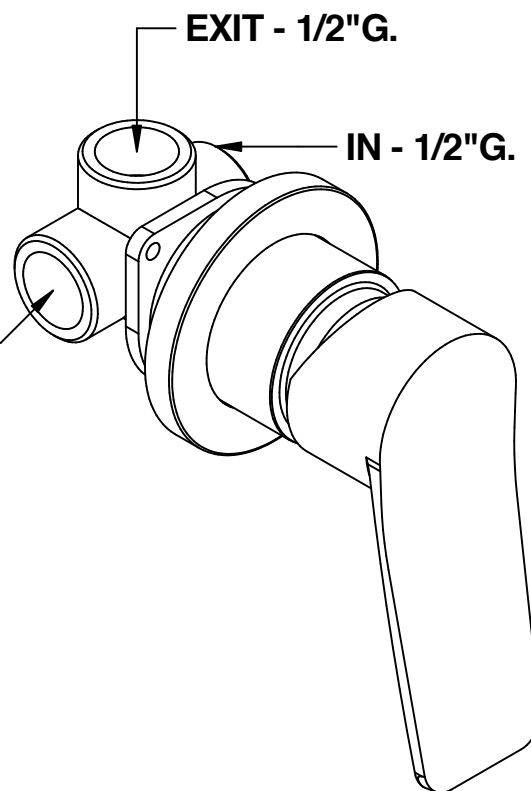

MIN 40 - MAX 67

EXIT - 1/2"G.

IN - 1/2"G.

EXIT - 1/2"G.

IN - 1/2"G.

IN - 1/2"G.

Cod. 80524/RPPR
Gio²

Miscelatore doccia incasso