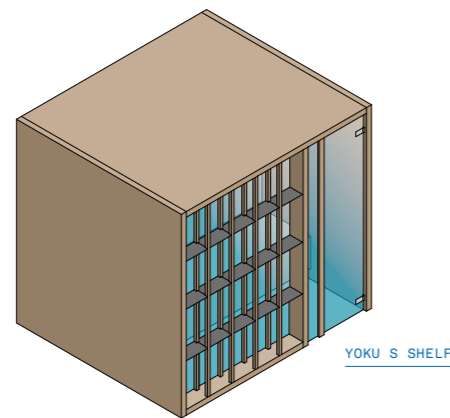

Optional

Biosauna.
Cromoterapia a Led RGB.
Double Mood Light.
ECC - Effe Comfort Control.
ESS - Effe Sound System.

Materials

Outside, inside and fitting:
Heat-treated Aspen;
Dark heat-treated solid wood;
Canaletto walnut.
Doors and panels in 8 mm
clear glass.

Features/Components

External shelves in pickled metal.
Wall lighting with Led white light.
Heater with stones.
Control panel with brushed steel finish.
Automatic Energy Saver function.
Electrical system with protected cable ducts.
Benches.
Protective grille for heater.
Wooden bucket and ladle.
Hourglass.

Optional

Bio-sauna.
Colour Therapy Led RGB.
Double Mood Light.
ECC - Effe Comfort Control.
ESS - Effe Sound System.

Dimensioni e consumo

Dimensions and absorbed power

Yoku S 45
174 x 130 x h 214 cm
Sauna 4,5 kW max
230 Vac 1N 50-60Hz
400 Vac 3N 50-60Hz
Biosauna 4,5 kW max
400 Vac 3N 50-60Hz

Yoku S 60
174 x 170 x h 214 cm
Sauna 6 kW max
230 Vac 1N 50-60Hz
400 Vac 3N 50-60Hz
Biosauna 6 kW max
400 Vac 3N 50-60Hz

Yoku S 80
202 x 180 x h 214 cm
Sauna 8 kW max
230 Vac 1N 50-60Hz
400 Vac 3N 50-60Hz
Biosauna 9 kW max
400 Vac 3N 50-60Hz

Yoku S 105
230 x 200 x h 214 cm
Sauna 10,5 kW max
230 Vac 1N 50-60Hz
400 Vac 3N 50-60Hz
Biosauna 10,5 kW max
400 Vac 3N 50-60Hz

Su misura
Custom size

Premi Awards

PERFECT WELLNESS
BY EFFEGIBI