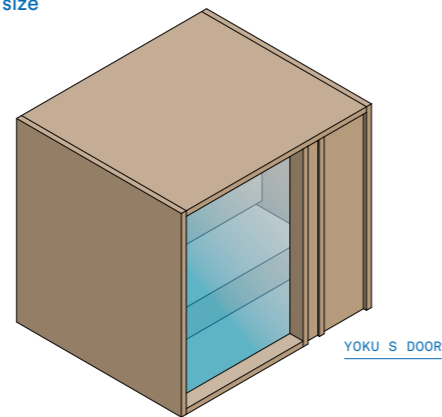

Optional

Biosauna.
Cromoterapia a Led RGB.
Double Mood Light.
ECC - Effe Comfort Control.
ESS - Effe Sound System.

Materials

Outside, inside and fitting:
Heat-treated Aspen;
Dark heat-treated solid wood;
Canaletto walnut.
Doors and panels in 8 mm
clear glass.

Features/Components

External shelves in pickled metal.
Wall lighting with Led white light.
Heater with stones.
Control panel with brushed steel finish.
Automatic Energy Saver function.
Electrical system with protected cable ducts.
Benches.
Protective grille for heater.
Wooden bucket and ladle.
Hourglass.

Optional

Bio-sauna.
Colour Therapy Led RGB.
Double Mood Light.
ECC - Effe Comfort Control.
ESS - Effe Sound System.

Dimensioni e consumo

Dimensions and absorbed power

Yoku S 45
174 x 130 x h 214 cm
Sauna 4,5 kW max
230 Vac 1N 50-60Hz
400 Vac 3N 50-60Hz
Biosauna 4,5 kW max
400 Vac 3N 50-60Hz

Yoku S 60
174 x 170 x h 214 cm
Sauna 6 kW max
230 Vac 1N 50-60Hz
400 Vac 3N 50-60Hz
Biosauna 6 kW max
400 Vac 3N 50-60Hz

Yoku S 80
202 x 180 x h 214 cm
Sauna 8 kW max
230 Vac 1N 50-60Hz
400 Vac 3N 50-60Hz
Biosauna 9 kW max
400 Vac 3N 50-60Hz

Yoku S 105
230 x 200 x h 214 cm
Sauna 10,5 kW max
230 Vac 1N 50-60Hz
400 Vac 3N 50-60Hz
Biosauna 10,5 kW max
400 Vac 3N 50-60Hz

Su misura
Custom size

Premi Awards

PERFECT WELLNESS
BY EFFEGIBI